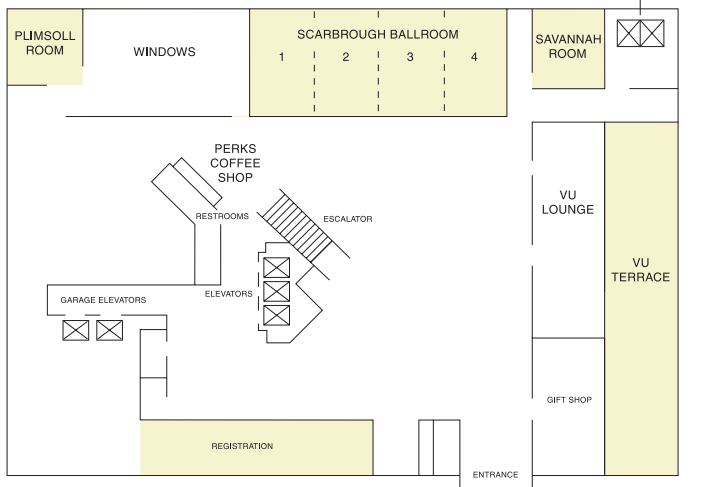

Hyatt Regency Savannah

DIRECTIONS
 From Savannah/Hilton Head International Airport: Take I-95 to I-16 East. Proceed on I-16 East and take Montgomery Street Exit. Follow to Bay Street then take right, 3 blocks to Hyatt Regency Savannah on left.

LOBBY LEVEL

SECOND FLOOR